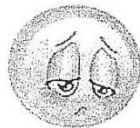

The Colour Monster

First, have a look at the emoticons on the next page to review different kinds of feelings and emotions. -→

Next, please click on the below link to hear the story read out loud.

<https://www.youtube.com/watch?v=0hoZdl6Enlo>

Do you remember?

Answer the following questions orally

- 1) When the colour monster is **yellow**, how does it feel?
- 2) When the colour monster is **blue**, how does it feel?
- 3) When the colour monster is **red**, how does it feel?
- 4) When the colour monster is **black**, how does it feel?
- 5) When the colour monster is **green**, how does it feel?
- 6) When the colour monster is **pink**, how does it feel?

Feelings and Emotions

Angry

Happy

Sad

Depressed

In love

Hungry

Hurt